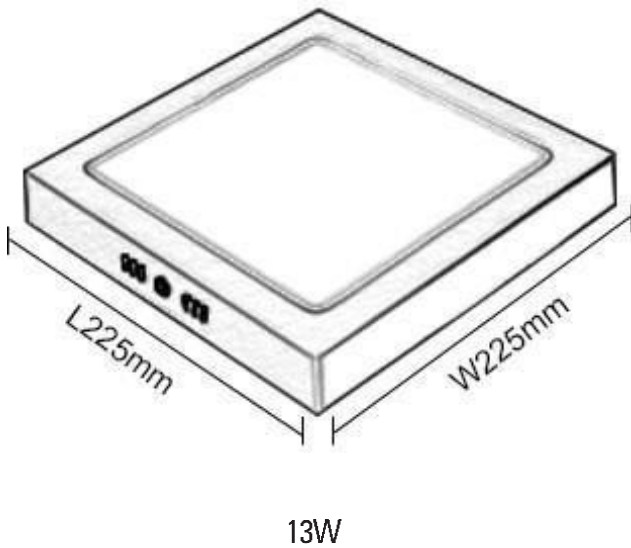

LED Flush Mount Panel Light

PRODUCT DESCRIPTION

Illuminate any space with the J&H LED Square Flush Mount Ceiling Light. This sleek, low-profile fixture features a white finish and durable acrylic lens, delivering uniform, energy-efficient lighting. Ideal for homes, offices, hallways, kitchens, and commercial interiors. The integrated LED offers up to 50,000 hours of maintenance-free use. Easy flush mount installation makes it perfect for modern, low-ceiling spaces seeking clean, bright, reliable illumination.

Dimensions

Specifications

Part Number	Input Power	Input Voltage	Efficiency	CCT	Light Distribution	CRI	Certificates	Warranty
JH-BWL13W-27R	13W	120-277VAC	100Lm/W	2700-6500K	120°	80+	ETL	5 Years
JH-BWL18W-27R	18W	120-277VAC	100Lm/W	2700-6500K	120°	80+	ETL	5 Years