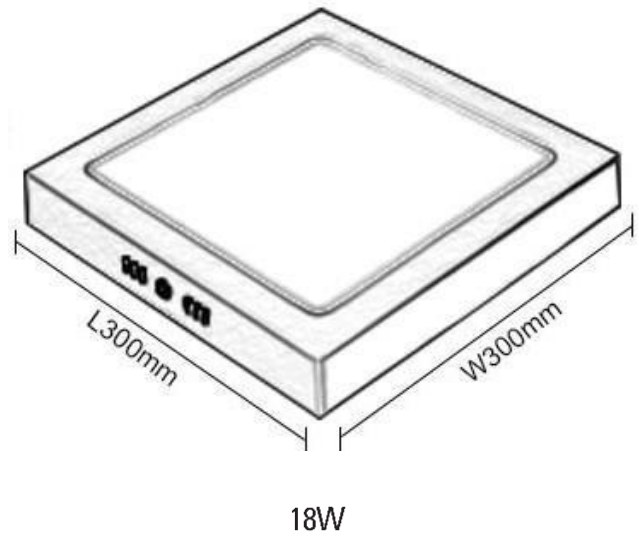

LED Flush Mount Panel Light

PRODUCT DESCRIPTION

Illuminate any space with the J&H LED Square Flush Mount Ceiling Light. This sleek, low-profile fixture features a white finish and durable acrylic lens, delivering uniform, energy-efficient lighting. Ideal for homes, offices, hallways, kitchens, and commercial interiors. The integrated LED offers up to 50,000 hours of maintenance-free use. Easy flush mount installation makes it perfect for modern, low-ceiling spaces seeking clean, bright, reliable illumination.

Dimensions

Specifications

Part Number	Input Power	Input Voltage	Efficiency	CCT	Light Distribution	CRI	Certificates	Warranty
JH-BWL13W-27R	13W	120-277VAC	100Lm/W	2700-6500K	120°	80+	ETL	5 Years
JH-BWL18W-27R	18W	120-277VAC	100Lm/W	2700-6500K	120°	80+	ETL	5 Years