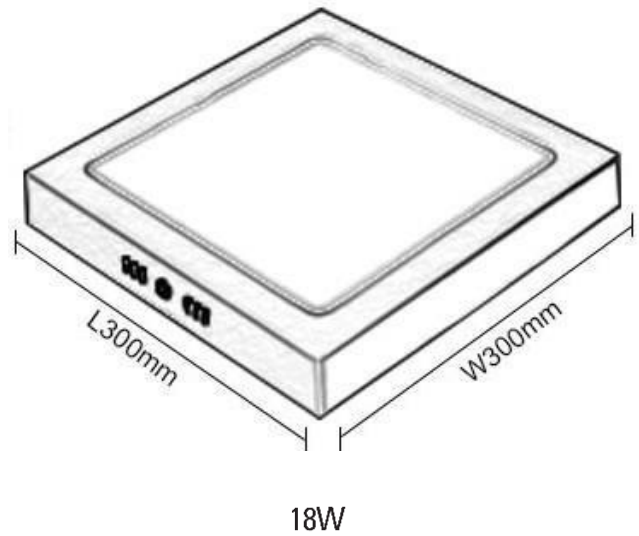

LED Surface Mount Panel Light

PRODUCT DESCRIPTION

Illuminate any space with the J&H LED Square Flush Mount Ceiling Light. This sleek, low-profile fixture features a white finish and durable acrylic lens, delivering uniform, energy-efficient lighting. Ideal for homes, offices, hallways, kitchens, and commercial interiors. The integrated LED offers up to 50,000 hours of maintenance-free use. Easy flush mount installation makes it perfect for modern, low-ceiling spaces seeking clean, bright, reliable illumination.

Dimensions

Specifications

Part Number	Input Power	Input Voltage	Efficiency	CCT	Light Distribution	CRI	Certificates	Warranty
JH-BWL13W-27R	13W	120-277VAC	100Lm/W	2700-6500K	120°	80+	ETL	5 Years
JH-BWL18W-27R	18W	120-277VAC	100Lm/W	2700-6500K	120°	80+	ETL	5 Years