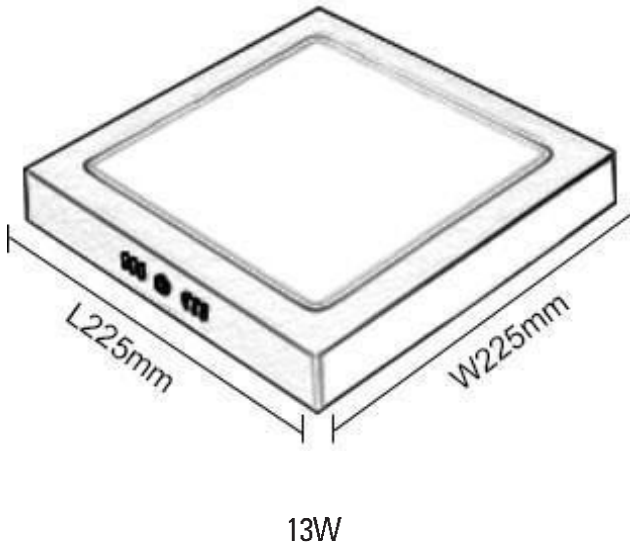

LED Surface Mount Panel Light

PRODUCT DESCRIPTION

Illuminate any space with the J&H LED Square Flush Mount Ceiling Light. This sleek, low-profile fixture features a white finish and durable acrylic lens, delivering uniform, energy-efficient lighting. Ideal for homes, offices, hallways, kitchens, and commercial interiors. The integrated LED offers up to 50,000 hours of maintenance-free use. Easy flush mount installation makes it perfect for modern, low-ceiling spaces seeking clean, bright, reliable illumination.

Dimensions

Specifications

Part Number	Input Power	Input Voltage	Efficiency	CCT	Light Distribution	CRI	Certificates	Warranty
JH-BWL13W-27R	13W	120-277VAC	100Lm/W	2700-6500K	120°	80+	ETL	5 Years
JH-BWL18W-27R	18W	120-277VAC	100Lm/W	2700-6500K	120°	80+	ETL	5 Years