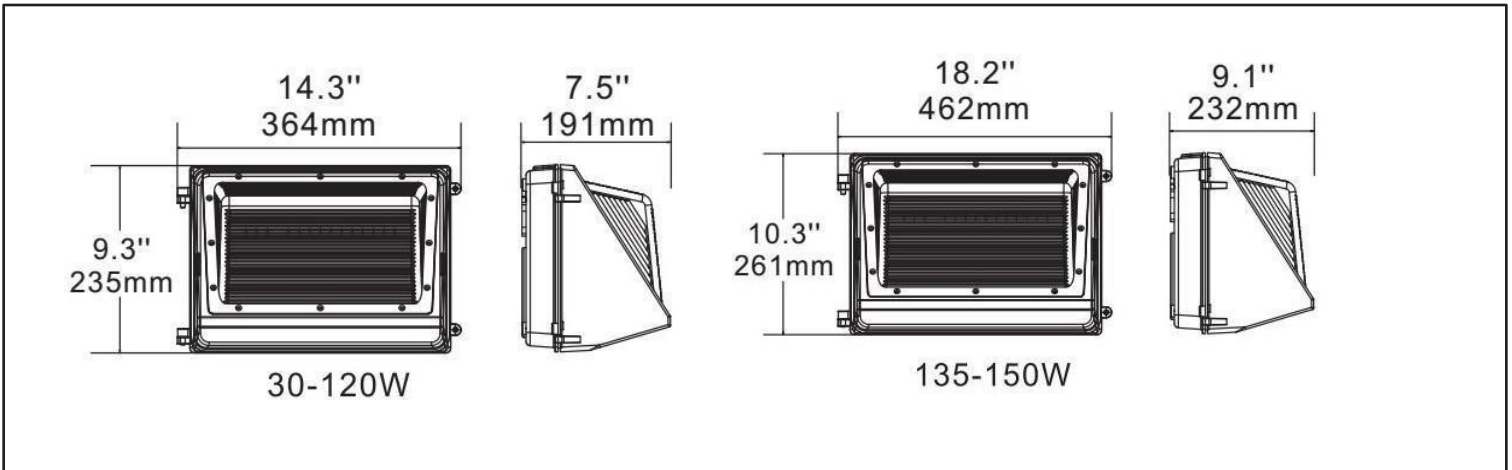

## LED Wall Pack R-Series

  	<p><b>PRODUCT DESCRIPTION</b></p> <p>LED wall pack fixtures can be mounted on surface/facade, whether you have a new construction or upgrade application. They are perfect for illuminating a variety of outdoor applications, including facade, wall washing, monuments, landscapes, public places, retail and residential complexes. They provide an added level of security to residential/commercial properties.</p>
	<p><b>ACCESSORIES</b></p> <div style="display: flex; justify-content: space-around;"> <div style="text-align: center;">  <p>Full Cutoff Cover</p> </div> <div style="text-align: center;">  <p>Photocell</p> </div> </div>

## Dimensions